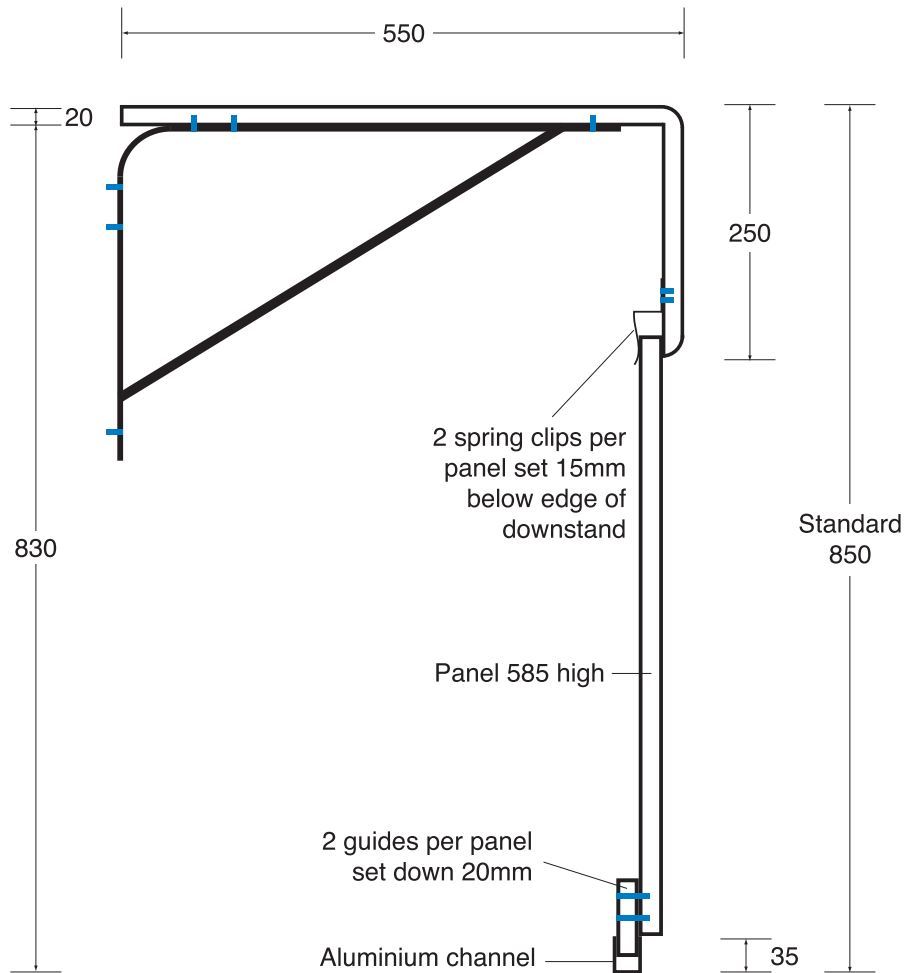

## Inset vanity unit

## Semi-recessed vanity unit

We can supply either a loose upstand or integral post-formed upstand, both @ extra cost. Please note that integral post-formed upstands will attract extended lead times.

Note: Fix wall brackets provided either side of each basin. For example, three brackets provided for two basins. (Washbasin cut-outs not provided)

We can supply either a loose upstand or integral post-formed upstand, both @ extra cost. Please note that integral post-formed upstands will attract extended lead times.

Note: Fix wall brackets provided either side of each basin. For example, three brackets provided for two basins. (Washbasin cut-outs not provided)