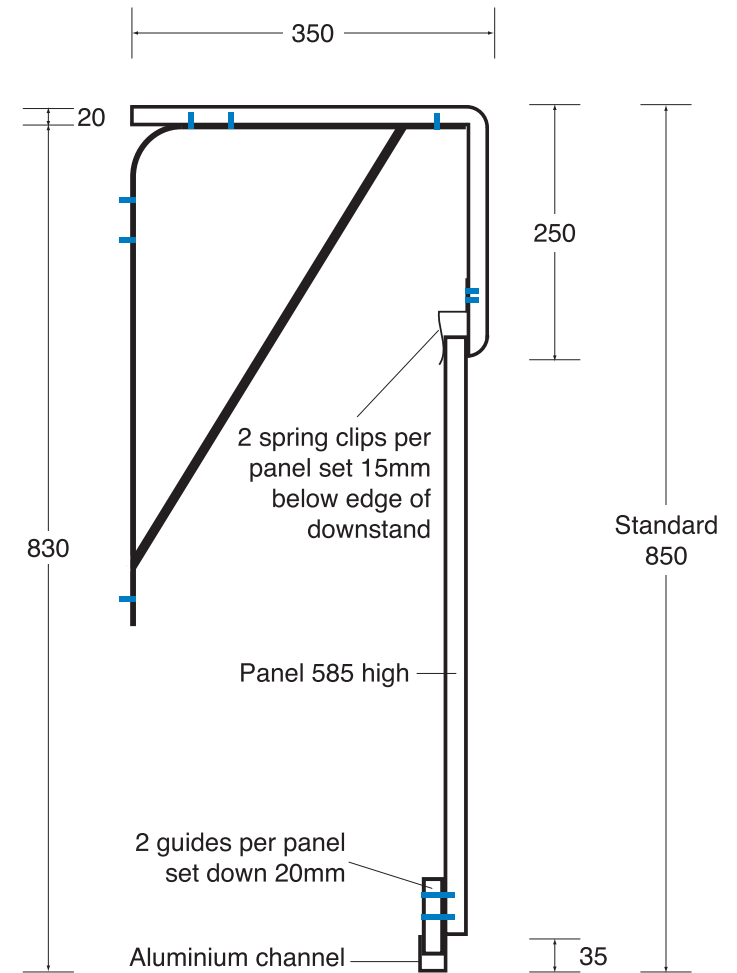

## Inset vanity unit

## Semi-recessed vanity unit

We can supply either a loose upstand or integral post-formed upstand, both @ extra cost. Please note that integral post-formed upstands will attract extended lead times.

Note: Fix wall brackets provided either side of each basin. For example, three brackets provided for two basins. (Washbasin cut-outs not provided)

We can supply either a loose upstand or integral post-formed upstand, both @ extra cost. Please note that integral post-formed upstands will attract extended lead times.

Note: Fix wall brackets provided either side of each basin. For example, three brackets provided for two basins. (Washbasin cut-outs not provided)