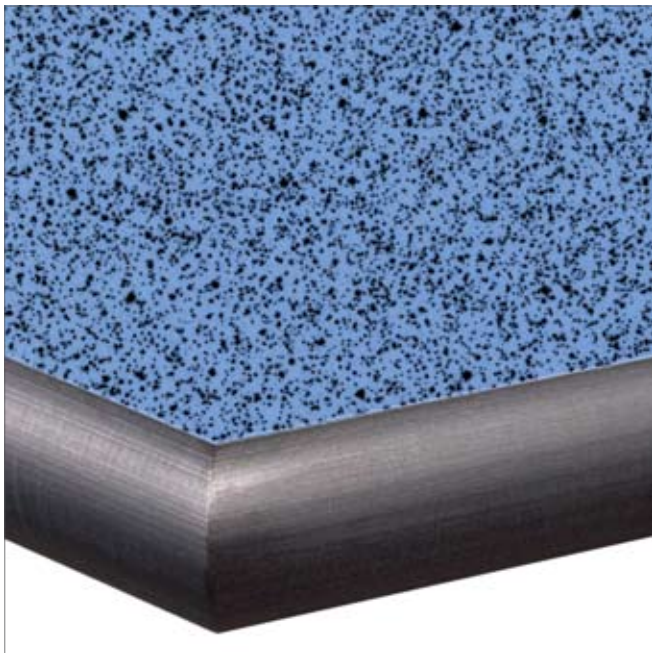

### Compact Grade Laminate (CGL)

High performance, self-supporting Compact Grade Laminate with two decorative surfaces and a black core, offering exceptional resistance to impact and moisture.

CGL is particularly suited for use in washrooms and changing areas where hygiene and ease of maintenance is essential.

CGL is totally water proof and vandal resistant.

### Melamine Faced Chipboard (MFC)

Melamine Faced Chipboard incorporates two decorative melamine surfaces bonded to both sides of high density, moisture resistant chipboard under high pressure and temperature.